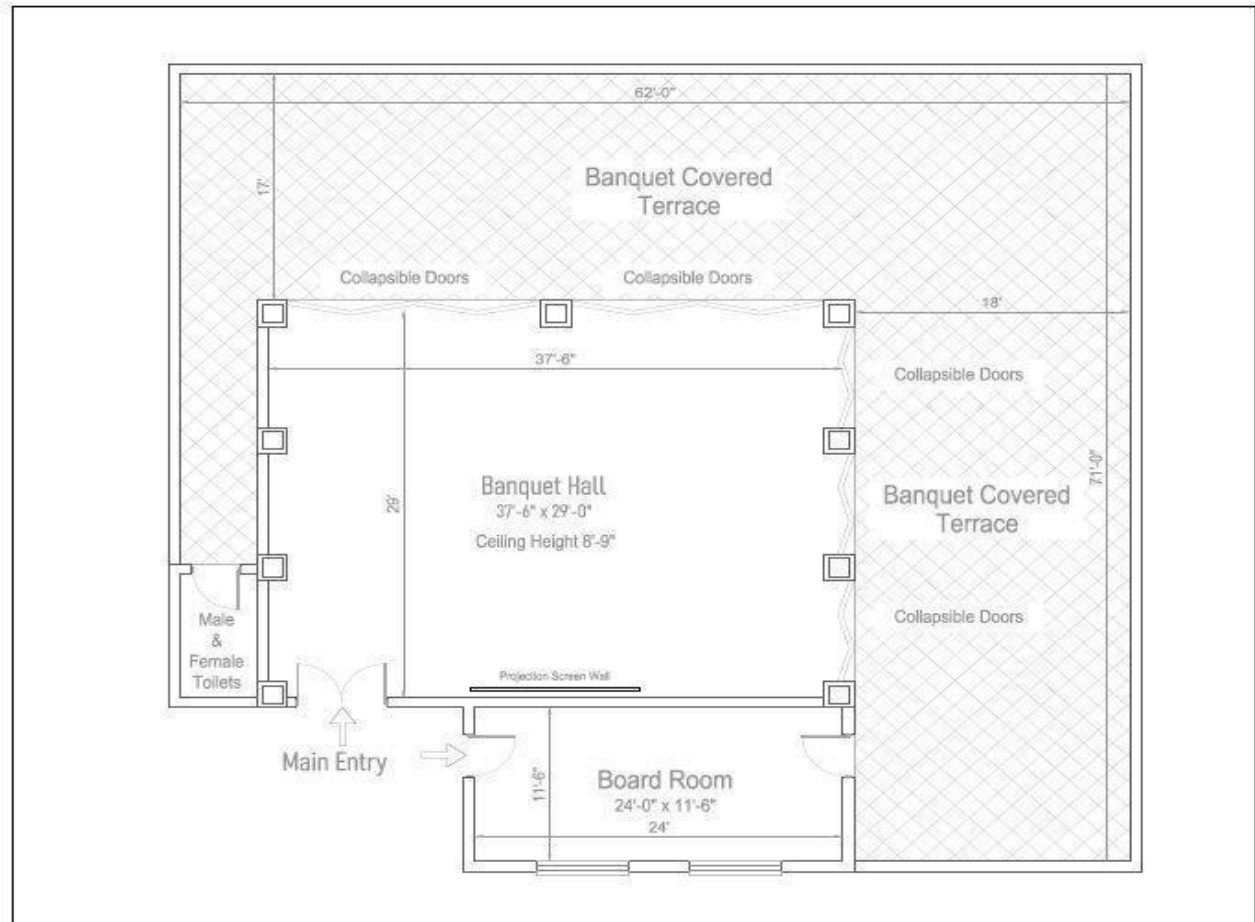

BUILDING FLOOR PLAN

Ground level Reception, restaurant, bar lounge, terrace garden, 5 super deluxe rooms.

Level +1 8 Super deluxe rooms, 1 quadruple room

Level +2 Banquet hall, banquet hall with terrace, board room.

Level -1 5 Super deluxe rooms.

Level -2 Games room, 2 junior suites, 1 super deluxe room.

Level -3 2 Two bedroom family suites, 1 super deluxe room

Level -4 Spa facilities, temperature control pool, sauna and steam bath